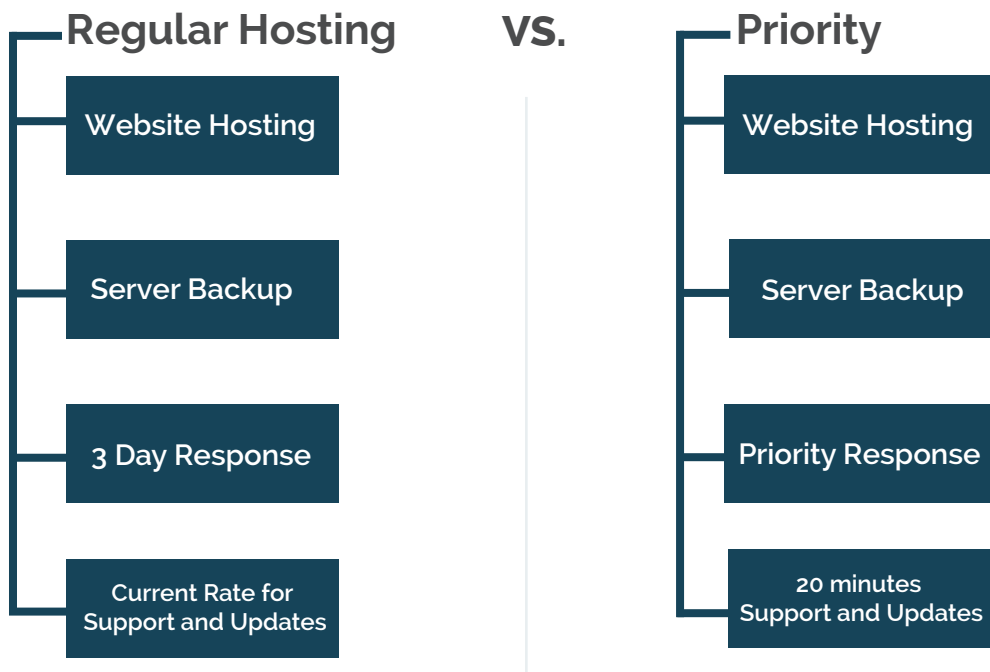


2016 Hosting & Email Service Costs

Emails

- ⬡ **\$3/Month** per Premium Account
- ⬡ **\$10/month** per Exchange Account
- ⬡ **\$5/month** per Dedicated IP Address

Hosting

- ⬡ **Basic**
500mb hosting space / 4gb monthly bandwidth
\$15/month or \$180/year
- ⬡ **Standard**
1000mb hosting space / 9gb monthly bandwidth
\$21/month or \$250/year
- ⬡ **Advanced**
2500mb hosting space / 19gb monthly bandwidth
\$36/month or \$430/year

Priority Hosting

906 Technologies has a new Priority Hosting Package. For an additional \$35/mo, our priority response team will have your concerns addressed within 24hrs. You also get up to 20 minutes per month of maintenance and support.

Hosting Breakdown

SERVICE		MONTH	SPACE	BANDWIDTH
Basic		\$15.00	500	4,000
With Dedicated IP		\$20.00	500	4,000
Standard		\$21.00	1,000	9,000
with Dedicated IP		\$26.00	1,000	9,000
Advanced		\$31.00	2,500	19,000
with Dedicated IP	YEAR	\$36.00	2,500	19,000
Standard SSL	\$135.00			
Wildcard SSL	\$375.00			
Email		\$3.00/address		
Rackspace	Rackspace Exchange	\$10.00		